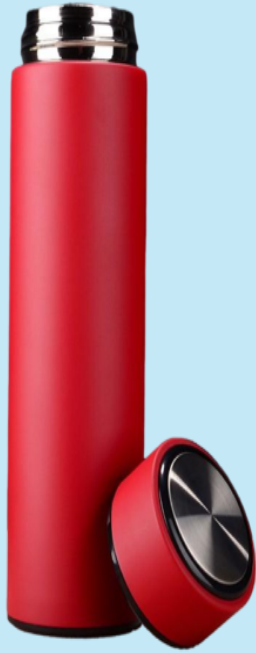

Silicone Squeezable Water Bottle

SKU: ELTM-015

squeezable

Environmentally friendly water bottle made from medical grade silicone. It's heat resistant, microwave, and dishwasher safe.

Glass Bottles with Colored Sleeve

TM-008

CODE: TM-008

Promotional Bottles with Colored Sleeve

Capacity 500ml

Size: 65 x 225mm

White, Black, Red, Blue, Green Colors Available.

Printing Options :

Heat Transfer

Screen Printing

SKU: ELF010-RD

Simply tap on the screen to read the temperature inside. Don't worry about having your drink too cold or too hot ever again. NO more guessing the temperature of your drink by burning your tongue. This Intelligent bottle does not need to be charged, it is always ready to go